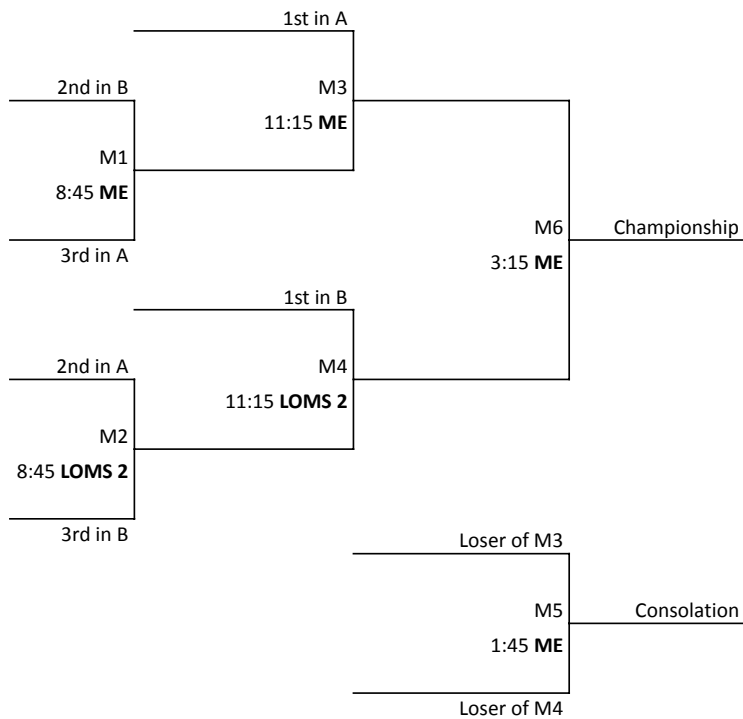

Team No.	Team Name
401	South Bay All Stars
402	Templeton Eagles
403	Orcutt Dragons
404	Morro Bay Spartans
405	Atascadero
406	Santa Maria All Stars

Groups	
Group A	Group B
401	404
402	405
403	406

Saturday			
Time	Home	Away	Field
8:45	401	402	LOMS 2
8:45	404	405	ME
11:15	402	403	LOMS 2
11:15	405	406	ME
1:45	406	404	ME
3:00	403	401	ME

Points	
Win	6
Tie	3
Shut Out	1
Forfeit	8
Goals Scored	1 each, 3 max/match
Loss	0
Yellow Card	-1 each
Red Card	-2 each

Sunday*

Two 25 min halves in group play
Two 30 min halves in championship and consolation (running time)

LOMS = Los Osos Middle School, Los Osos, CA
ME = Morro Elementary School, Morro Bay, CA

Home occupies South or West side.
Team on **top** of bracket is **home**.

*All games on Sunday must end with a winner to be decided by kicks from the mark in the event of a tie.